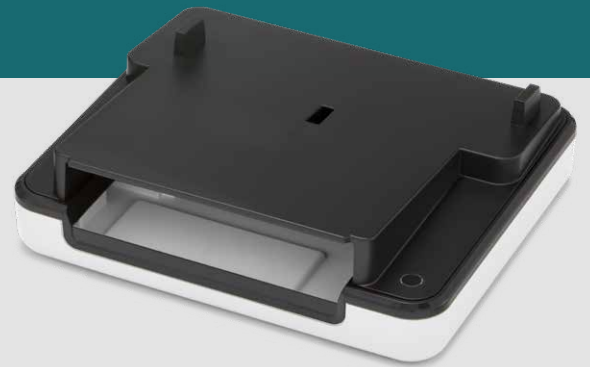

Kodak Passport Flatbed Accessory

Streamlined Passport Scanning

Our modular passport scanning accessory makes it easy to quickly scan identity documents.

The **Kodak** Passport Flatbed Accessory takes your customer-facing environment to a higher level. Scan any passport, in any condition or thickness, regardless of material (including polycarbonate) and without it ever leaving the owner's sight.

Compact and Efficient Design

The Passport Flatbed Accessory sits securely under a wide range of our office scanners, and its compact size relative to competing products enables you to save up to 40%* more desk space.

All inclusive - without limits

Designed to scan the widest range of passport types from anywhere, even the most challenging "double passport" type where two passports are stapled together.

Eliminate risk with safe document handling

No more blurry carrier sheets or liability claims due to damaged passports when fed through the scanner. Our passport accessory is a safe, low-risk solution that starts scanning as soon as a passport is placed on the glass.