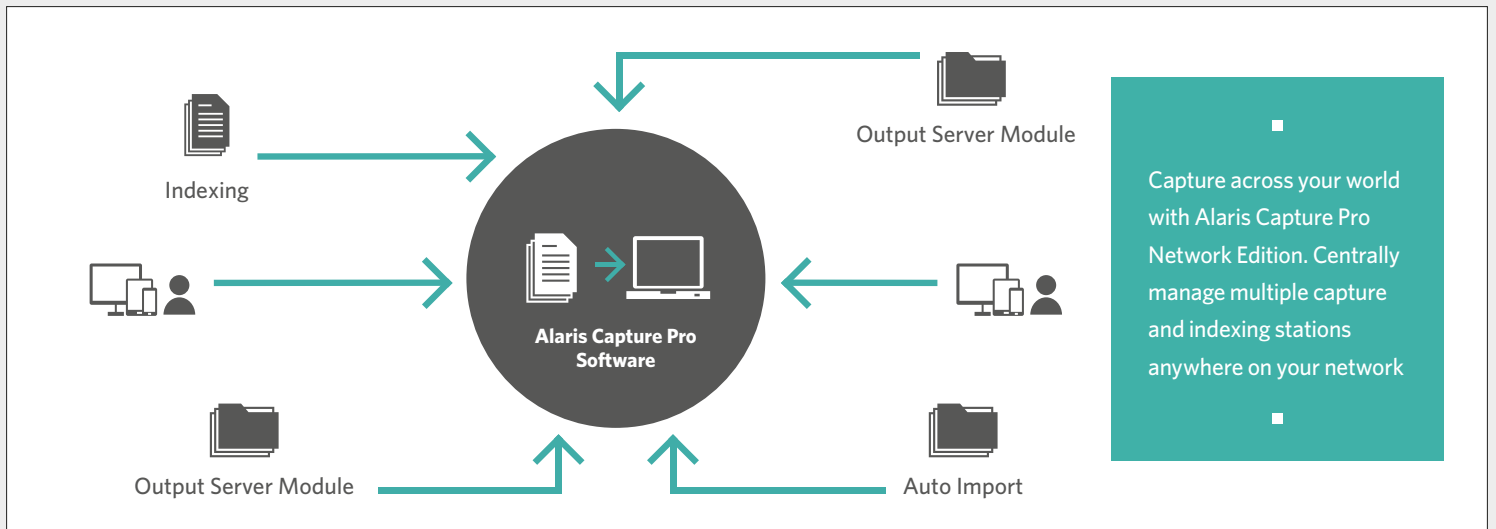

Scale from desktop capture to high-volume operations

Grows with your capture needs—from a single department to complex, high-volume enterprise requirements—all with the same familiar, easy-to-use interface for all scanners.

Alaris Capture Pro Software Limited Edition

- Make your paper powerful immediately with software supplied with many scanners from Alaris

Alaris Capture Pro Software Network Edition

- Centrally manage multiple capture and indexing stations anywhere on your network
- Remote administration and batch monitoring

Alaris Capture Pro Software Auto Import Edition

- Import image files from MFPs and other sources via network folders
- Can run as a service; no operator needed

Alaris Capture Pro Software is now available as a 1-year subscription in addition to existing perpetual licensing options*

*Not available as a service on Auto Import Edition

“We needed software which could be run on a multi-location basis and cater for the fast integration of different size businesses. The Network Edition version of Alaris Capture Pro Software is ideal to do this.”

- Rob Allen, TechTrek

Productivity. Assured.

Only we and our authorized partners offer essential and advanced Alaris services that ensure the optimal integration of Alaris Capture Pro Software into your business processes, as well as the ongoing assurance of productivity throughout the life of your investment.

With Startup Assistance, your team can be productive immediately. With Software Assurance, your team can remain productive using the latest technology via software updates, version upgrades, and access to exclusive support resources.